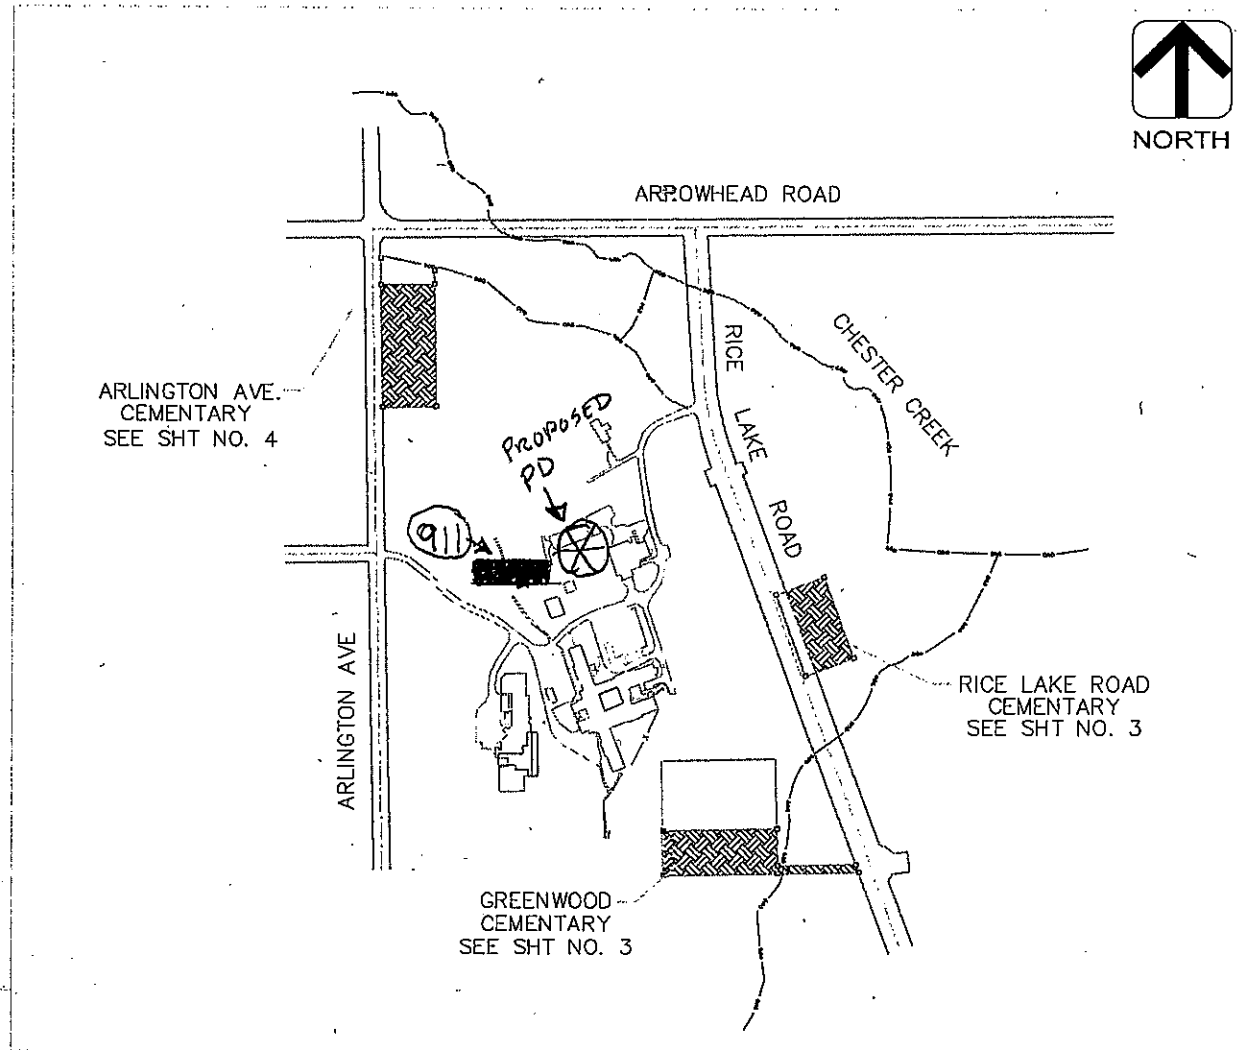

DULUTH, MINNESOTA

JANUARY 2002.

NORTH

LOCATION MAP

X	DATE	BY	CHKD BY	APP'D BY
	01-28-02	SCARV	NTS	

ST. LOUIS COUNTY
SITE MAPPING

AVRES
ASSOCIATES

TITLE SHEET

DRAWING REDUCED TO ONE-HALF ORIGINAL SIZE